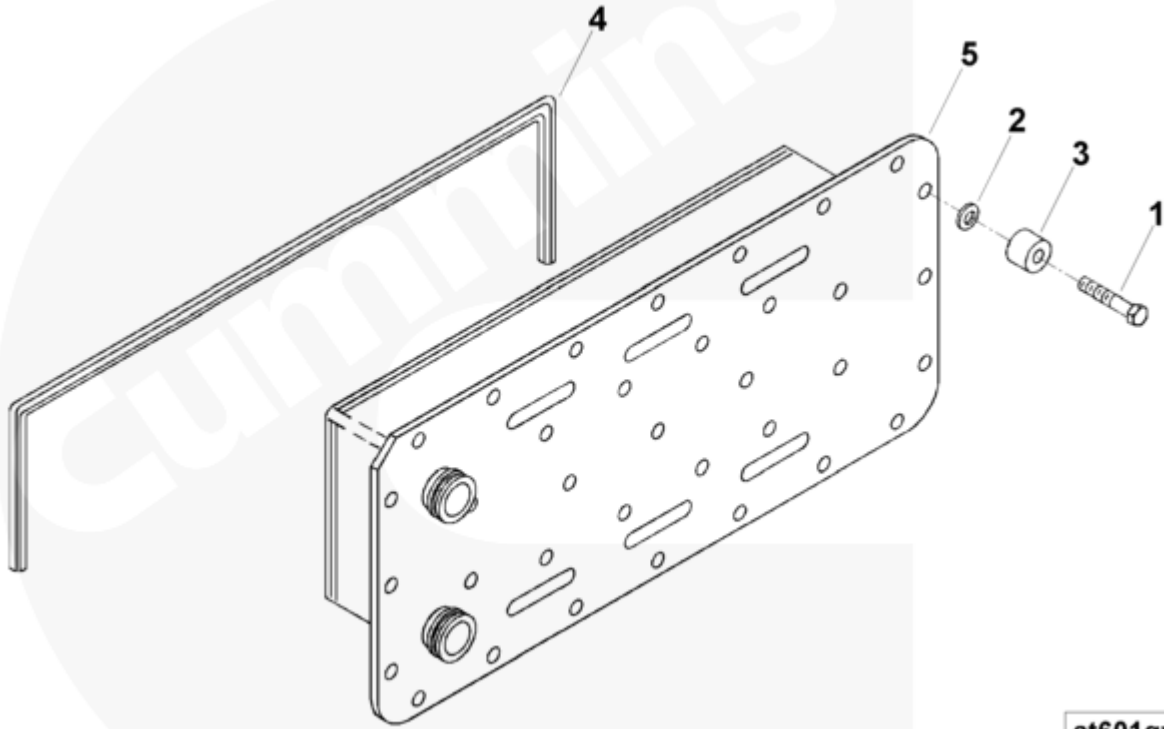

Parts Catalog - Option Detail

Electronic Parts Catalog - Option Detail				
Option	Group	Graphic	Film Card	Date
PP2404	10.01	at601gv	K38	15-OCT-98
Engines	GTA38, K38, KTA38GC CM558, QSK38 CM2150 K106, QSK38 CM2150 MCRS, QSK38 CM850 MCRS			

©Cummins Inc

SMALL | MEDIUM | LARGE

Cart	Ref No	Part Number	Part Description	Required	Remarks
<input type="button" value="View My Cart"/>					
		PP2404	Aftercooler Core		
<input type="checkbox"/>	1	S 137	Hexagon Head Cap Screw	52	3/8 - 16 x 2 in.
<input type="checkbox"/>	2	3036460	Spring Washer	52	
<input type="checkbox"/>	3	3626867	Mounting Spacer	48	
<input type="checkbox"/>	4	3865994	Rectangular Strip Seal	4	
<input type="checkbox"/>	5	3866152	Aftercooler Core	4	